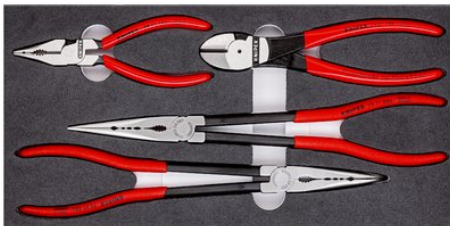

Product information

00 20 01 V16

Set of pliers

- in a foam tray for workbenches and tool trolleys
- clearly organised storage of tools
- precisely-sized recesses for holding the pliers
- foam tray dimensions (W x H x D): 335 x 165 x 33 mm
- material: two colour, closed pore foam
- four pliers in a foam tray