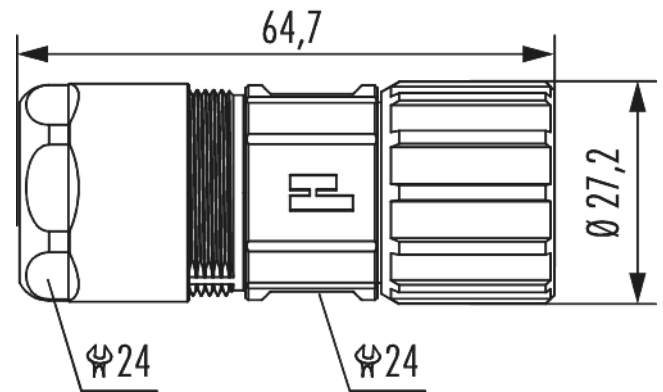

## Technical data

Housing type	Cable
Material housing	brass , Zinc Die Cast
Material housing surface	Nickel
Insert	Socket
Internal thread plug-in side	M23 x 1
Knurled nut-Ø plug-in side	27.2 mm
Locking type	Screw connection
Shield	shielded
Material seals/o-rings	NBR
Allen key/Torx	-
Wrench size (SW1/SW2)	24/24 mm
Cable diameter	7 - 12 mm
Length (L)	64.7 mm
Temperature range	-40°C to +125°C
Protection class	IP 67 , IP 69 K

## Commercial data

Packaging Unit	25
EAN code	4033878502877
Weight	0.07474 kg
ETIM 7	EC003556
ETIM 8	EC003556
eCl@ss 10.1	27440224
Customs tariff number	85366990

Note: